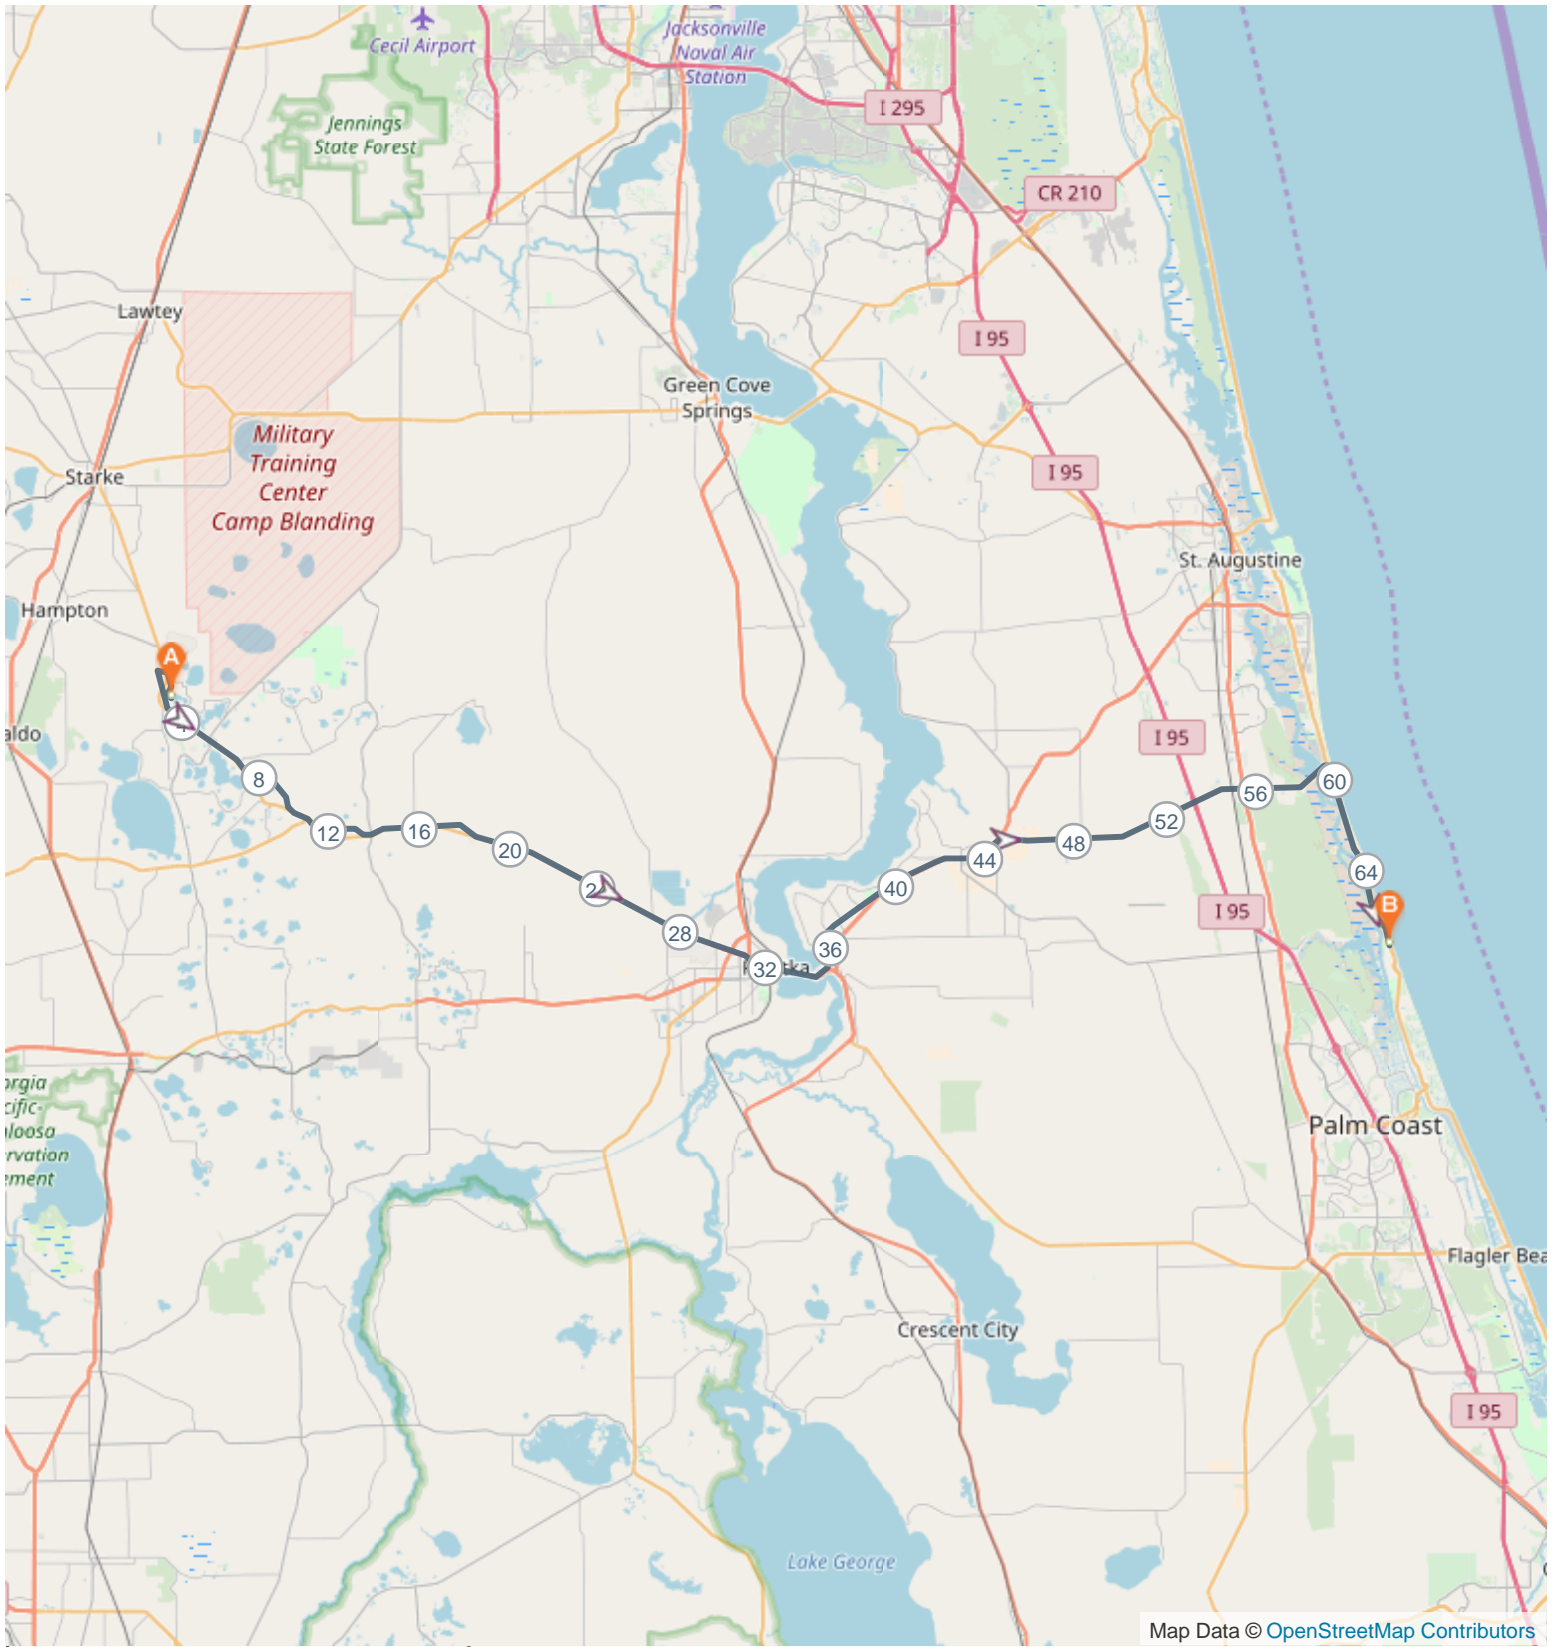

Florida Xtreme Triathlon - Stage 3 67 Mile Bike

ROUTE INFORMATION

LENGTH 67.480 miles
ASCENT 2513 ft
DESCENT 2631 ft
HILLS **↑** 33.9% | **↓** 37.0% | **→** 29.1%
TERRAIN Road **A**
START **LAT: 29.811200, LNG: -82.056970**

NOTES

Stage #3 OF the Florida Xtreme Triathlon - 67 mile bike course.

Florida Xtreme Triathlon - Stage 3 67 Mile Bike (67.480 miles)

ROUTE DIRECTIONS

No	Miles	Turn	Directions
1	67.446		