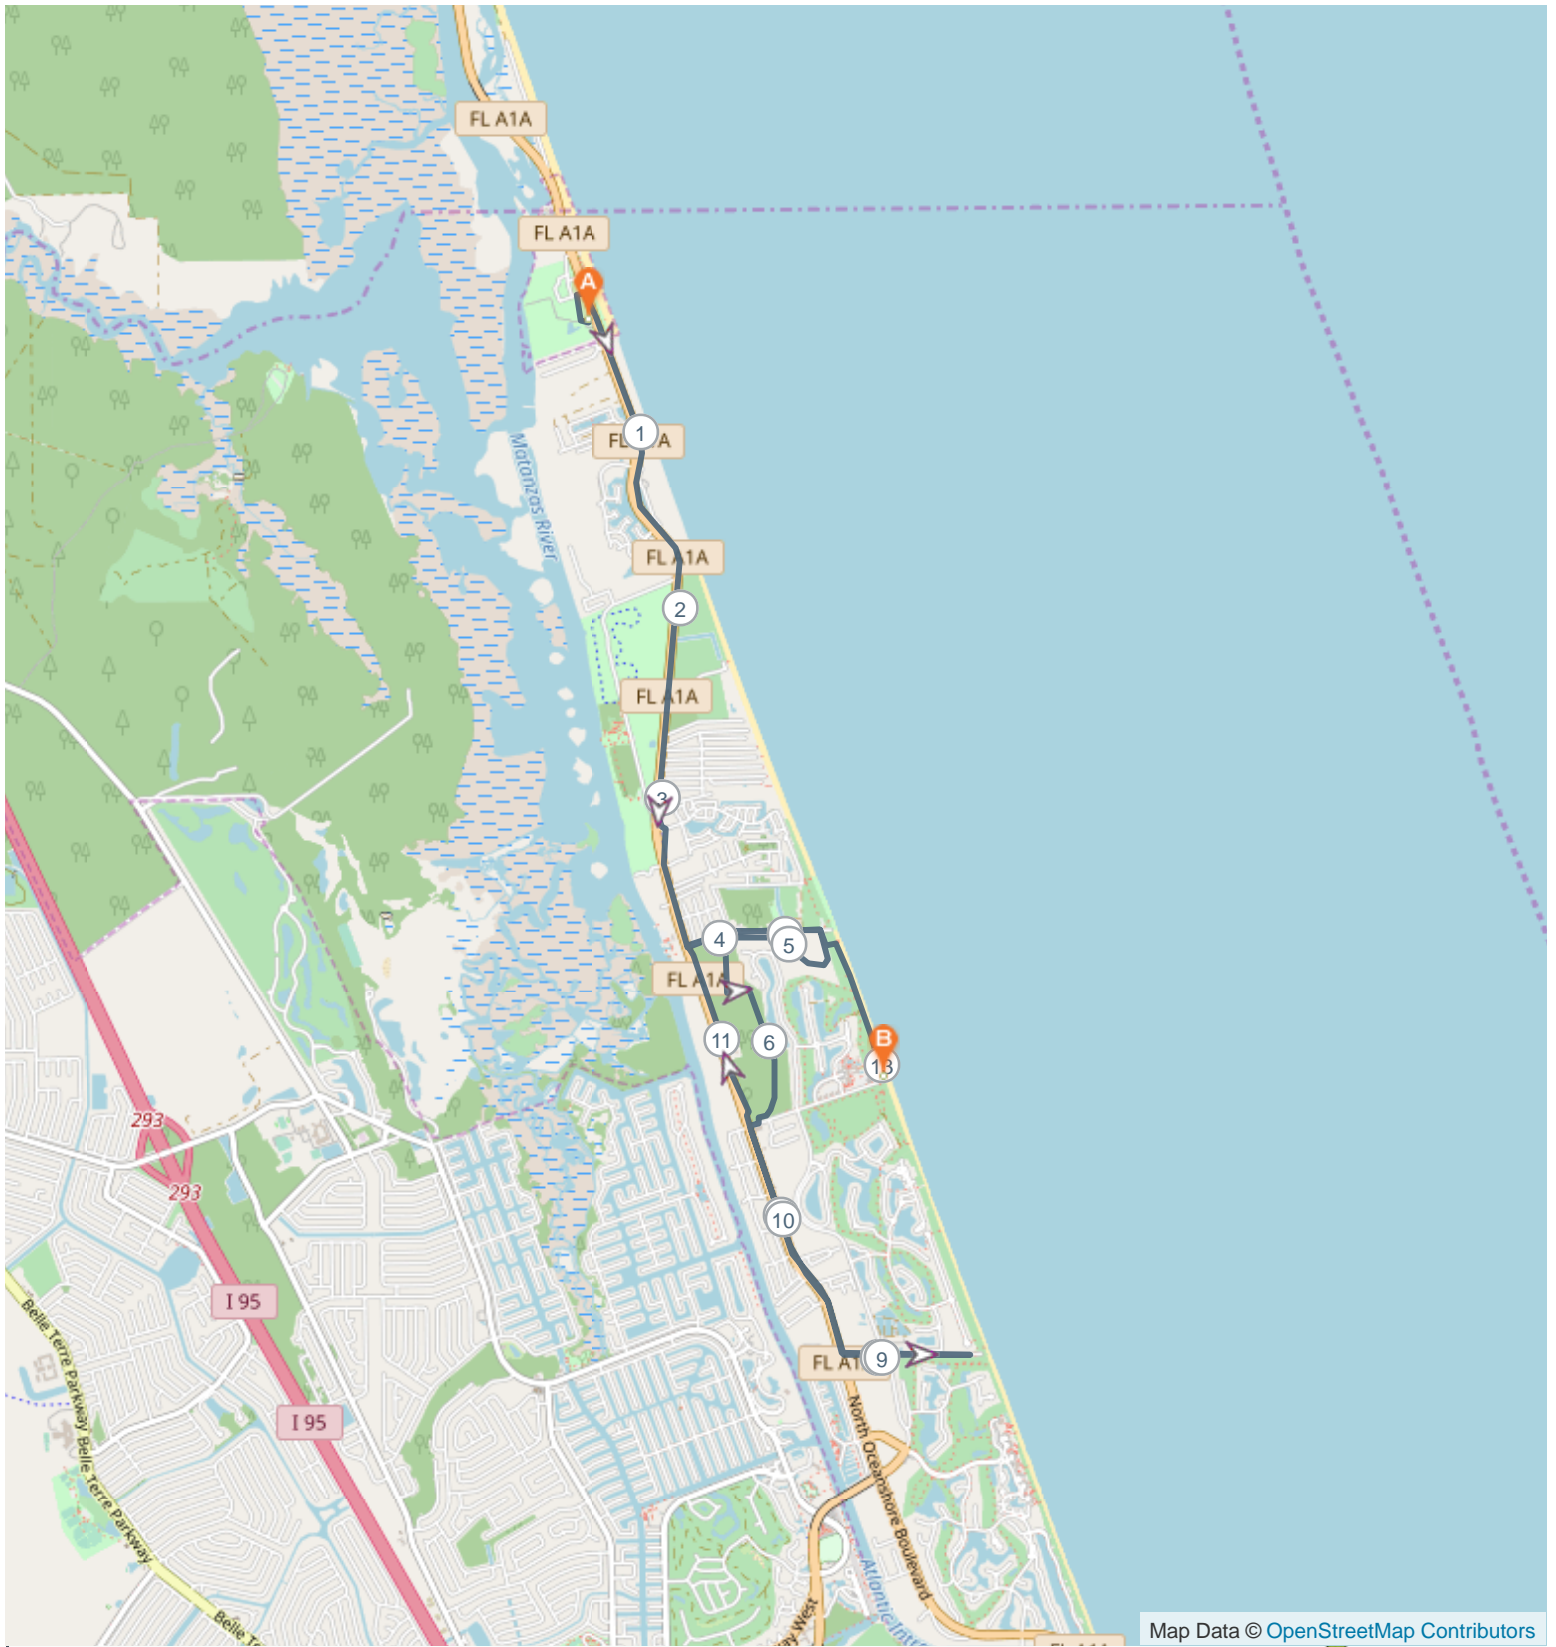

Florida Xtreme Triathlon - Stage 3 - 13.1 Run

ROUTE INFORMATION

LENGTH 13.113 miles
 ASCENT 331 ft
 DESCENT 341 ft
 HILLS **↑** 33.3% | **↓** 29.9% | **→** 36.8%
 TERRAIN Road **A**
 START **LAT: 29.662323, LNG: -81.211261**

NOTES

Florida Xtreme Triathlon - Stage 3 - 13.1 Run

Florida Xtreme Triathlon - Stage 3 - 13.1 Run (13.113 miles)

Map Data © OpenStreetMap Contributors

ROUTE DIRECTIONS

No	Miles	Turn	Directions
1	13.112		