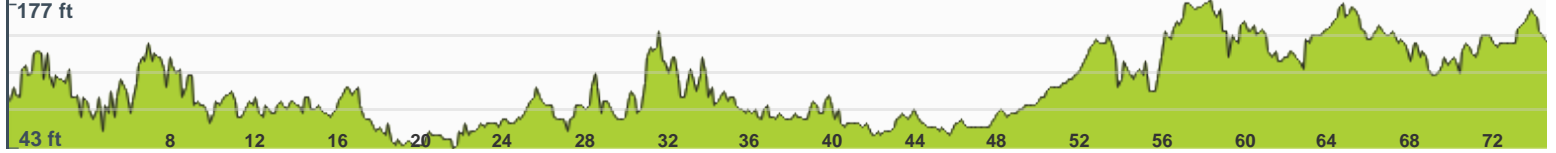

Florida Xtreme Triathlon - Stage 2 - 75 Mile Bike

ROUTE INFORMATION

LENGTH 74.641 miles
ASCENT 2007 ft
DESCENT 1955 ft
HILLS **↑** 29.5% | **↓** 28.1% | **→** 42.4%
TERRAIN Road **A**
START **LAT: 29.015420, LNG: -81.964550**

NOTES

Florida Xtreme Triathlon - Stage 2 - 75 mile bike

Florida Xtreme Triathlon - Stage 2 - 75 Mile Bike (74.641 miles)

Map Data © OpenStreetMap Contributors

ROUTE DIRECTIONS

No	Miles	Turn	Directions
1	74.623		