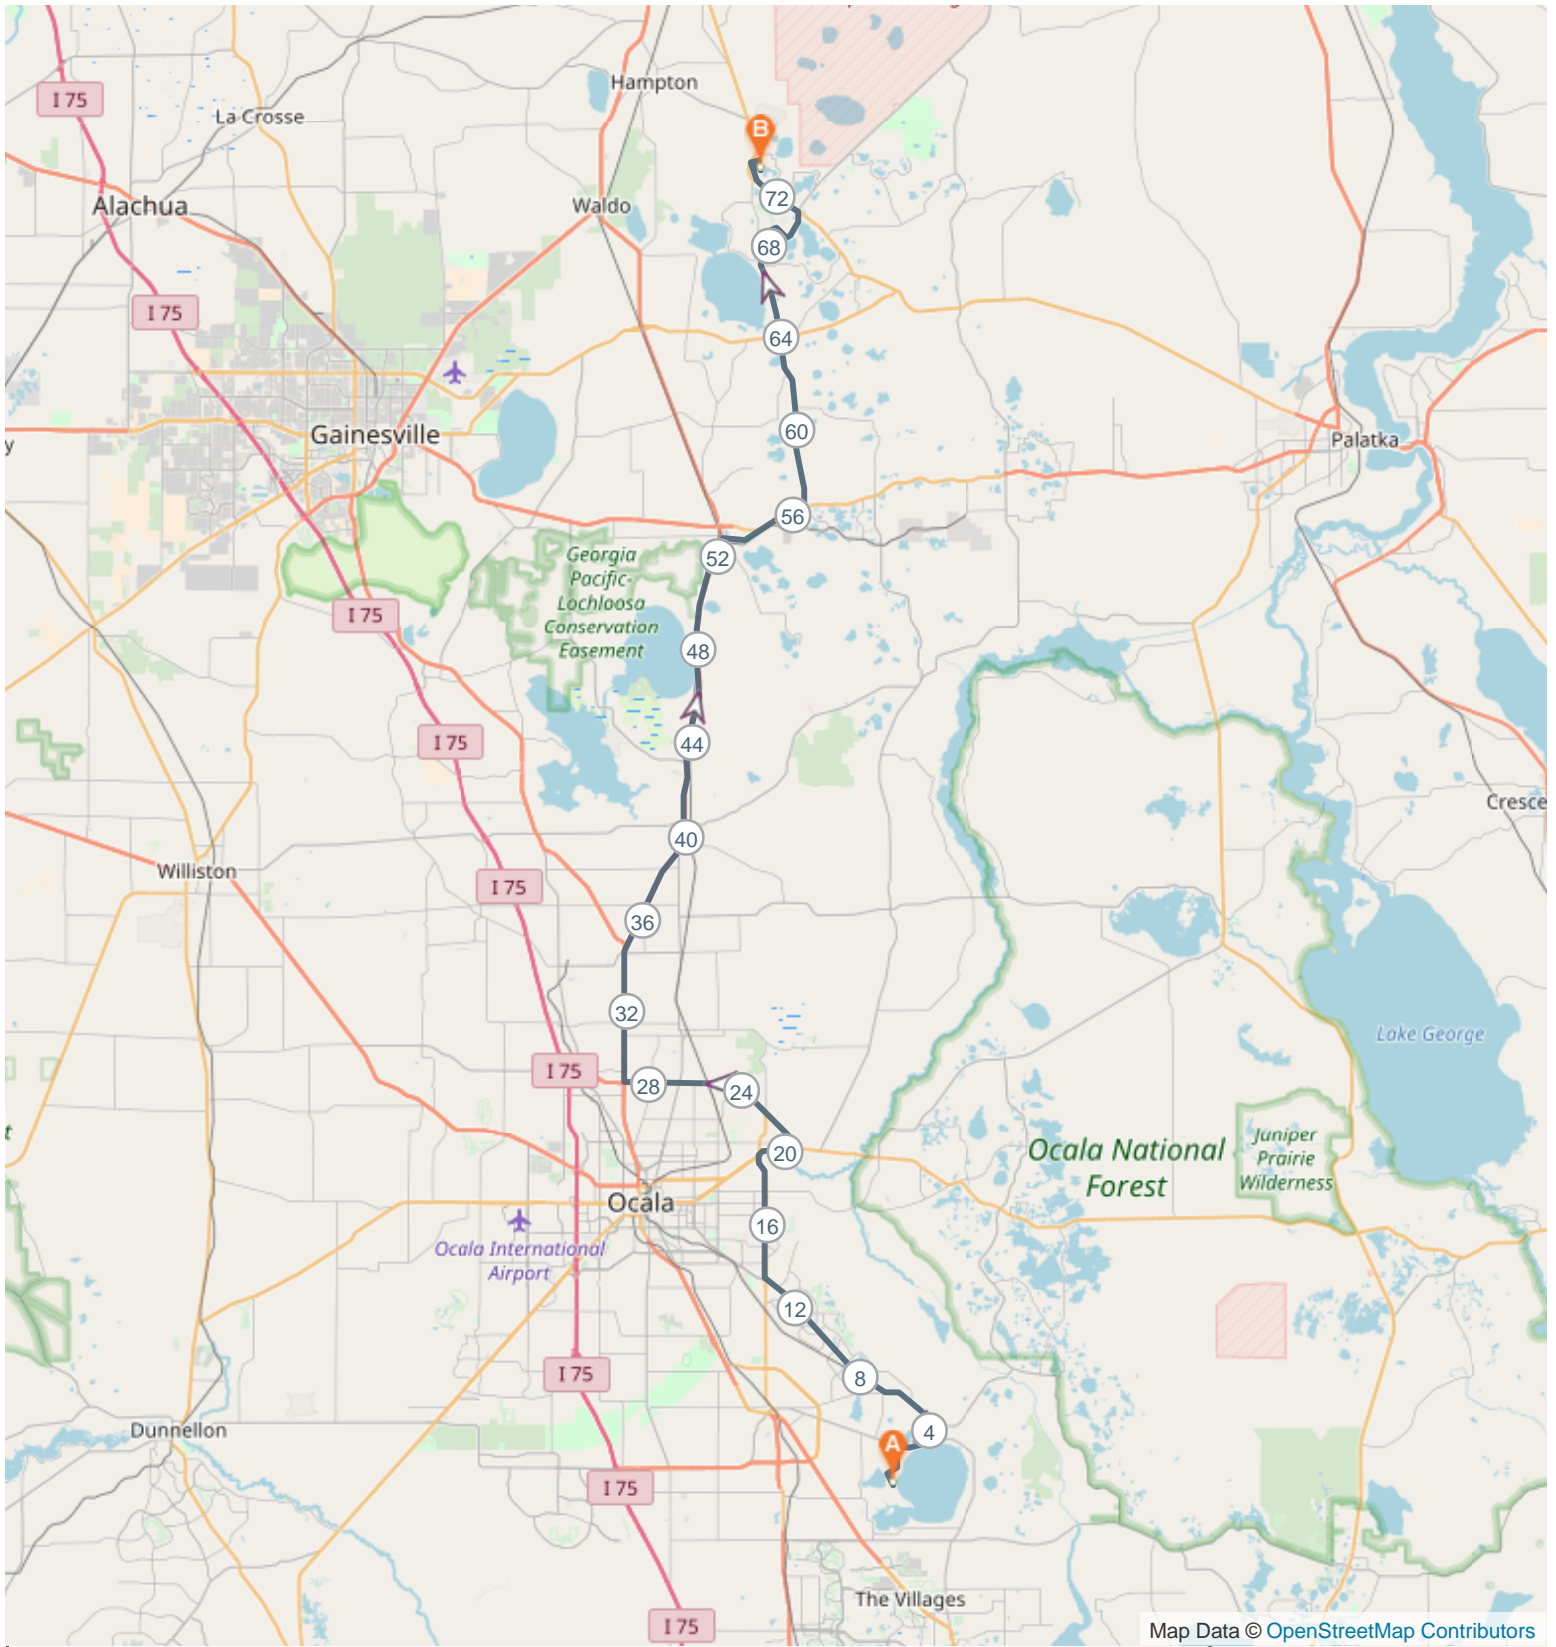

Florida Xtreme Triathlon - Stage 2 - 75 Mile Bike

ROUTE INFORMATION

LENGTH 74.641 miles
ASCENT 2007 ft
DESCENT 1955 ft
HILLS **↑** 29.5% | **↓** 28.1% | **→** 42.4%
TERRAIN Road **A**
START **LAT: 29.015420, LNG: -81.964550**

NOTES

Florida Xtreme Triathlon - Stage 2 - 75 mile bike

Florida Xtreme Triathlon - Stage 2 - 75 Mile Bike (74.641 miles)

Map Data © OpenStreetMap Contributors

ROUTE DIRECTIONS

No	Miles	Turn	Directions
1	74.623		